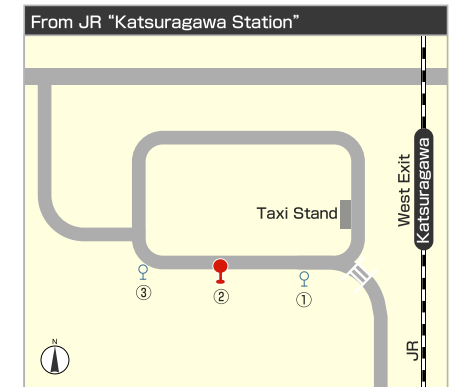

# Kyoto University, Graduate School of Engineering, Faculty of Engineering

Katsura Campus ( Kyoto daigaku-Katsura, Nishikyo-ku, Kyoto 615-8530 )

## [ Bus Stop Information ]

Katsura Station West Exit  
Bus Stop "Katsura Station West Exit" / 1  
City Bus West6(西6) "for Katsurazaka-Chuo"  
Keihan Kyoto Bus No. 20-20B "for Katsurazaka-Chuo"

Katsuragawa Station West Exit  
Bus Stop "Katsuragawa Station" / 2  
Yasaka Bus No.6 "for Katsurazaka-Chuo"

JR Kyoto Station JR Central Gate  
Bus Stop "Kyoto Station Bus Terminal" / C2  
Keihan Kyoto Bus No. 21-21A "for Katsurazaka-Chuo"