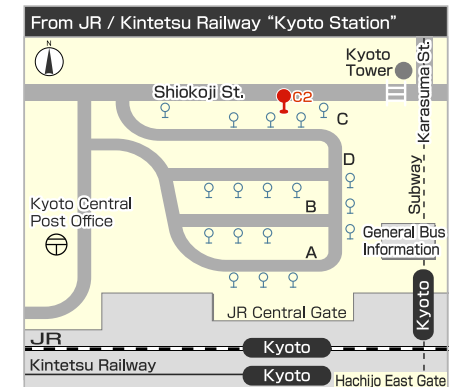

# Kyoto University, Graduate School of Engineering, Faculty of Engineering

Katsura Campus ( Kyoto daigaku-Katsura, Nishikyo-ku, Kyoto 615-8530 )

## [ Bus Stop Information ]

Katsura Station West Exit  
Bus Stop "Katsura Station West Exit" / 1  
City Bus West6(西6) "for Katsurazaka-Chuo"  
Keihan Kyoto Bus No. 20-20B "for Katsurazaka-Chuo"

Katsuragawa Station West Exit  
Bus Stop "Katsuragawa Station" / 2  
Yasaka Bus No.6 "for Katsurazaka-Chuo"

JR Kyoto Station JR Central Gate  
Bus Stop "Kyoto Station Bus Terminal" / C2  
Keihan Kyoto Bus No. 21-21A "for Katsurazaka-Chuo"