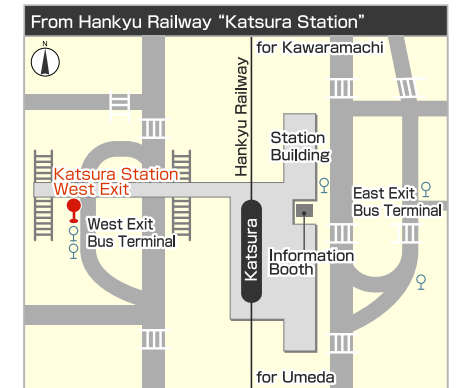

# Kyoto University, Graduate School of Engineering, Faculty of Engineering

Katsura Campus ( Kyoto daigaku-Katsura, Nishikyo-ku, Kyoto 615-8530 )

## [ Bus Stop Information ]

Katsura Station West Exit  
Bus Stop "Katsura Station West Exit" / 1  
City Bus West6(西6) "for Katsurazaka-Chuo"  
Keihan Kyoto Bus No. 20-20B "for Katsurazaka-Chuo"

Katsuragawa Station West Exit  
Bus Stop "Katsuragawa Station" / 2  
Yasaka Bus No.6 "for Katsurazaka-Chuo"

JR Kyoto Station JR Central Gate  
Bus Stop "Kyoto Station Bus Terminal" / C2  
Keihan Kyoto Bus No. 21-21A "for Katsurazaka-Chuo"