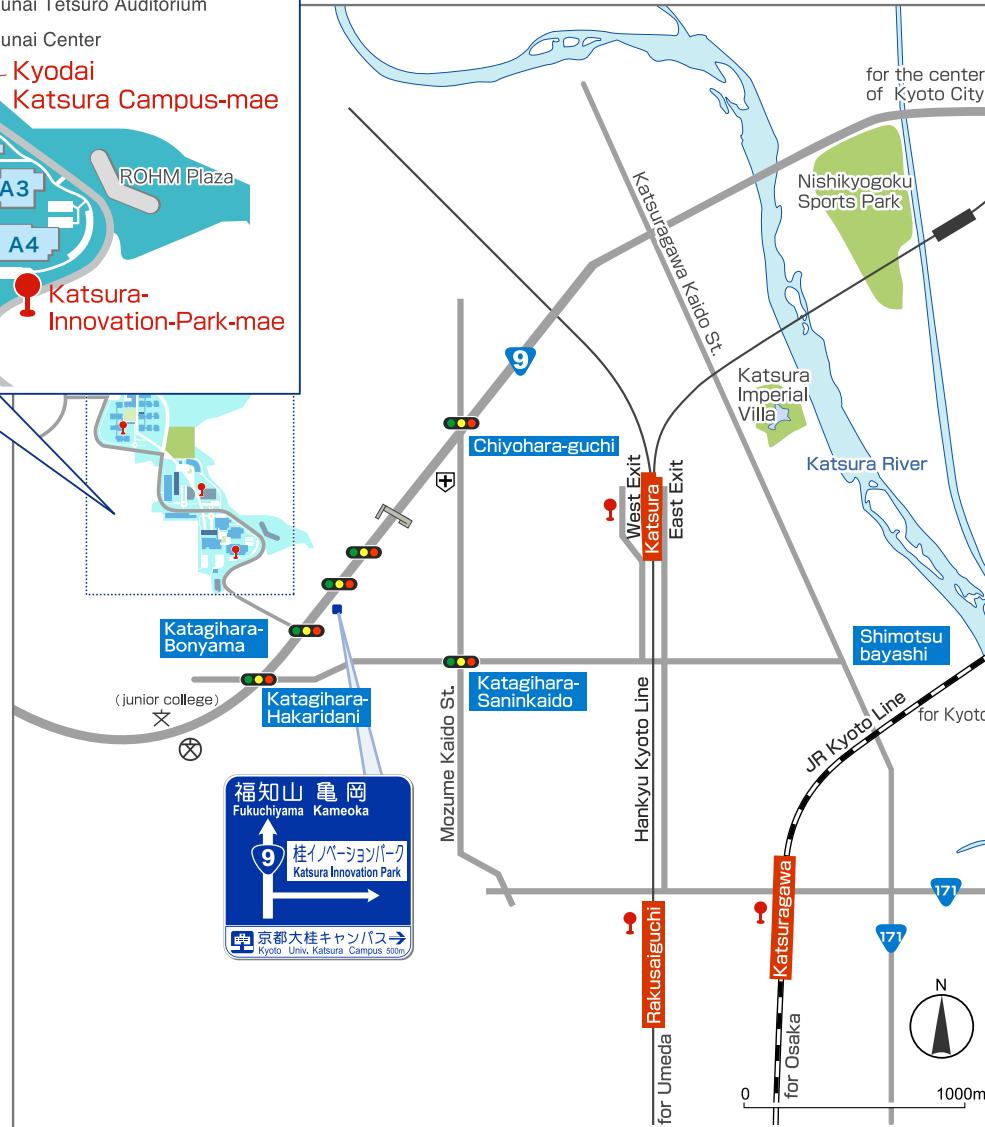

# Kyoto University, Graduate School of Engineering, Faculty of Engineering

Katsura Campus ( Kyoto daigaku-Katsura, Nishikyo-ku, Kyoto 615-8530 )

## [ Bus Stop Information ]

Katsura Station West Exit  
Bus Stop "Katsura Station West Exit" / 1  
City Bus West6(西6) "for Katsurazaka-Chuo"  
Keihan Kyoto Bus No. 20-20B "for Katsurazaka-Chuo"

Katsuragawa Station West Exit  
Bus Stop "Katsuragawa Station" / 2  
Yasaka Bus No.6 "for Katsurazaka-Chuo"

JR Kyoto Station JR Central Gate  
Bus Stop "Kyoto Station Bus Terminal" / C2  
Keihan Kyoto Bus No. 21-21A "for Katsurazaka-Chuo"