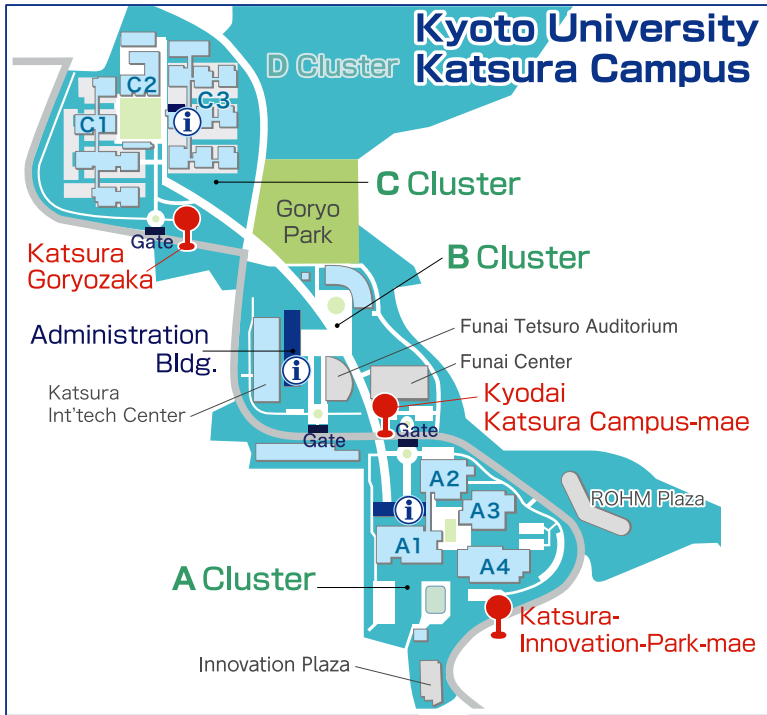

# Kyoto University, Graduate School of Engineering, Faculty of Engineering

Katsura Campus ( Kyoto daigaku-Katsura, Nishikyo-ku, Kyoto 615-8530 )

## [ Bus Stop Information ]

Katsura Station West Exit  
Bus Stop "Katsura Station West Exit" / 1  
City Bus West6(西6) "for Katsurazaka-Chuo"  
Keihan Kyoto Bus No. 20-20B "for Katsurazaka-Chuo"

Katsuragawa Station West Exit  
Bus Stop "Katsuragawa Station" / 2  
Yasaka Bus No.6 "for Katsurazaka-Chuo"

JR Kyoto Station JR Central Gate  
Bus Stop "Kyoto Station Bus Terminal" / C2  
Keihan Kyoto Bus No. 21-21A "for Katsurazaka-Chuo"