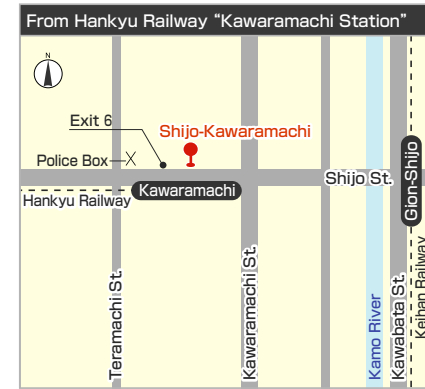

**[ Bus Stop Information ]**

From Hankyu Railway "Kawaramachi Station"  
 Exit 6  
 Bus Stop "Shijo-Kawaramachi"  
 City Bus No.201 "for Gion · Hyakumanben"

From Keihan Railway "Demachiyanagi Station"  
 Exit 4  
 Bus Stop "Demachiyanagi Station"  
 City Bus No.17 "for Ginkakuji · Kinrin-Shako"  
 City Bus No.201 "for Gion · Mibu"  
 City Bus No.203 "for Imadegawa St. Ginkakuji-michi · Kinrin-Shako"

From JR / Kintetsu Railway "Kyoto Station"  
 JR Kyoto Station JR Central Gate  
 Bus Stop "Kyoto Station Bus Terminal" / A2  
 City Bus No.17 "for Kawaramachi St. Ginkakuji · Kinrin-Shako"  
 Bus Stop "Kyoto Station Bus Terminal" / D2  
 City Bus No.206 "for Higashiyama St. Kitaoji-Bus-Terminal"

From Kyoto City Subway-Karasuma Line "Imadegawa Station"  
 Exit 3  
 Bus Stop "Karasuma-Imadegawa"  
 City Bus No.201 "for Hyakumanben · Gion"  
 City Bus No.203 "for Imadegawa St. Ginkakuji-michi · Kinrin-Shako"

From Kyoto City Subway-Tozai Line "Higashiyama Station"  
 Exit 2  
 Bus Stop "Higashiyama-Sanjo"  
 City Bus No.201 "for Hyakumanben · Senbon-Imadegawa"  
 City Bus No.206 "for Takano · Kitaoji-Bus-Terminal"