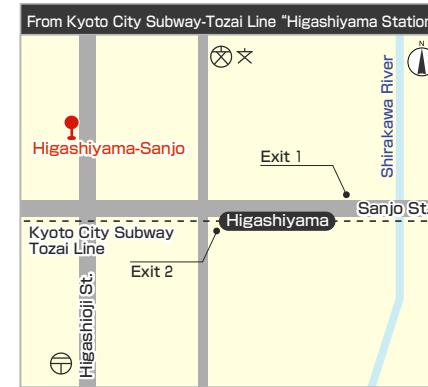

**[ Bus Stop Information ]**

From Hankyu Railway "Kawaramachi Station"  
 Kawaramachi Station Exit6  
 Bus Stop "Shijo-Kawaramachi"  
 City Bus No.201 "for Gion · Hyakumanben"

From Keihan Railway "Demachiyanagi Station"  
 Demachiyanagi Station Exit4  
 Bus Stop "Demachiyanagi-Station"  
 City Bus No.17 "for Ginkakuji · Kinrin-Shako"  
 City Bus No.201 "for Gion · Mibu"  
 City Bus No.203 "for Imadegawa St. Ginkakuji-michi · Kinrin-Shako"

From JR / Kintetsu Railway "Kyoto Station"  
 JR Kyoto Station JR Central Gate  
 Bus Stop "Kyoto Station Bus Terminal" / A2  
 City Bus No.17 "for Kawaramachi St. Ginkakuji · Kinrin-Shako"  
 Bus Stop "Kyoto Station Bus Terminal" / D2  
 City Bus No.206 "for Higashiyama St. Kitaoji-Bus-Terminal"

From Kyoto City Subway-Karasuma Line "Imadegawa Station"  
 Imadegawa Station Exit3  
 Bus Stop "Karasuma-Imadegawa"  
 City Bus No.201 "for Hyakumanben · Gion"  
 City Bus No.203 "for Imadegawa St. Ginkakuji-michi · Kinrin-Shako"

From Kyoto City Subway-Tozai Line "Higashiyama Station"  
 Higashiyama Station Exit2  
 Bus Stop "Higashiyama-Sanjo"  
 City Bus No.201 "for Hyakumanben · Senbon-Imadegawa"  
 City Bus No.206 "for Takano · Kitaoji-Bus-Terminal"