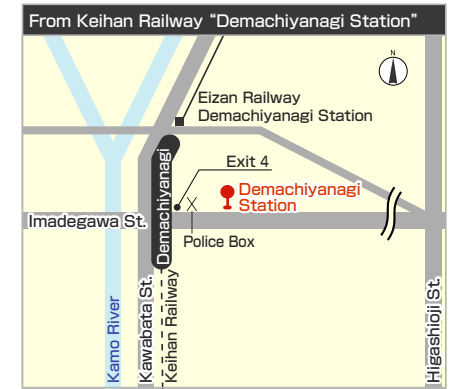

**[ Bus Stop Information ]**

From Hankyu Railway "Kawaramachi Station"  
 Kawaramachi Station Exit6  
 Bus Stop "Shijo-Kawaramachi"  
 City Bus No.201 "for Gion · Hyakumanben"

From Keihan Railway "Demachiyanagi Station"  
 Demachiyanagi Station Exit4  
 Bus Stop "Demachiyanagi-Station"  
 City Bus No.17 "for Ginkakuji · Kinrin-Shako"  
 City Bus No.201 "for Gion · Mibu"  
 City Bus No.203 "for Imadegawa St. Ginkakuji-michi · Kinrin-Shako"

From JR / Kintetsu Railway "Kyoto Station"  
 JR Kyoto Station JR Central Gate  
 Bus Stop "Kyoto Station Bus Terminal" / A2  
 City Bus No.17 "for Kawaramachi St. Ginkakuji · Kinrin-Shako"  
 Bus Stop "Kyoto Station Bus Terminal" / D2  
 City Bus No.206 "for Higashiyama St. Kitaoji-Bus-Terminal"

From Kyoto City Subway-Karasuma Line "Imadegawa Station"  
 Imadegawa Station Exit3  
 Bus Stop "Karasuma-Imadegawa"  
 City Bus No.201 "for Hyakumanben · Gion"  
 City Bus No.203 "for Imadegawa St. Ginkakuji-michi · Kinrin-Shako"

From Kyoto City Subway-Tozai Line "Higashiyama Station"  
 Higashiyama Station Exit2  
 Bus Stop "Higashiyama-Sanjo"  
 City Bus No.201 "for Hyakumanben · Senbon-Imadegawa"  
 City Bus No.206 "for Takano · Kitaoji-Bus-Terminal"