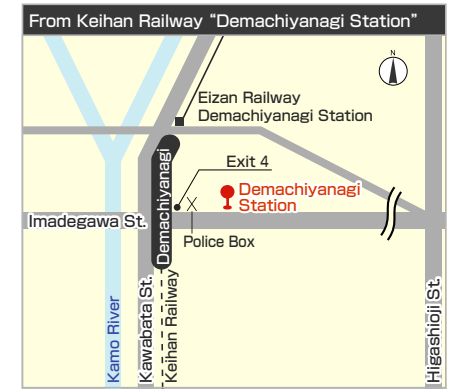

**[ Bus Stop Information ]**

From Hankyu Railway "Kawaramachi Station"  
 Exit 6  
 Bus Stop "Shijo-Kawaramachi"  
 City Bus No.201 "for Gion · Hyakumanben"

From Keihan Railway "Demachiyanagi Station"  
 Exit 4  
 Bus Stop "Demachiyanagi Station"  
 City Bus No.17 "for Ginkakuji · Kinrin-Shako"  
 City Bus No.201 "for Gion · Mibu"  
 City Bus No.203 "for Imadegawa St. Ginkakuji-michi · Kinrin-Shako"

From JR / Kintetsu Railway "Kyoto Station"  
 JR Kyoto Station JR Central Gate  
 Bus Stop "Kyoto Station Bus Terminal" / A2  
 City Bus No.17 "for Kawaramachi St. Ginkakuji · Kinrin-Shako"  
 Bus Stop "Kyoto Station Bus Terminal" / D2  
 City Bus No.206 "for Higashiyama St. Kitaoji-Bus-Terminal"

From Kyoto City Subway-Karasuma Line "Imadegawa Station"  
 Exit 3  
 Bus Stop "Karasuma-Imadegawa"  
 City Bus No.201 "for Hyakumanben · Gion"  
 City Bus No.203 "for Imadegawa St. Ginkakuji-michi · Kinrin-Shako"

From Kyoto City Subway-Tozai Line "Higashiyama Station"  
 Exit 2  
 Bus Stop "Higashiyama-Sanjo"  
 City Bus No.201 "for Hyakumanben · Senbon-Imadegawa"  
 City Bus No.206 "for Takano · Kitaoji-Bus-Terminal"