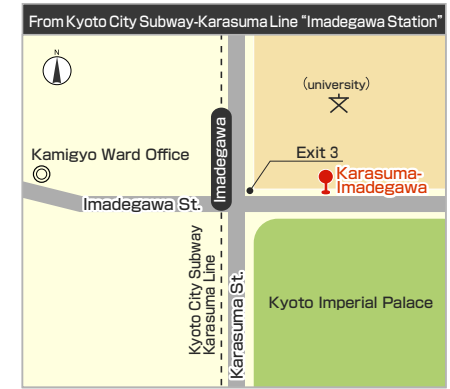

**[ Bus Stop Information ]**

From Hankyu Railway "Kawaramachi Station"  
 Kawaramachi Station Exit6  
 Bus Stop "Shijo-Kawaramachi"  
 City Bus No.201 "for Gion · Hyakumanben"

From Keihan Railway "Demachiyanagi Station"  
 Demachiyanagi Station Exit4  
 Bus Stop "Demachiyanagi-Station"  
 City Bus No.17 "for Ginkakuji · Kinrin-Shako"  
 City Bus No.201 "for Gion · Mibu"  
 City Bus No.203 "for Imadegawa St. Ginkakuji-michi · Kinrin-Shako"

From JR / Kintetsu Railway "Kyoto Station"  
 JR Kyoto Station JR Central Gate  
 Bus Stop "Kyoto Station Bus Terminal" / A2  
 City Bus No.17 "for Kawaramachi St. Ginkakuji · Kinrin-Shako"  
 Bus Stop "Kyoto Station Bus Terminal" / D2  
 City Bus No.206 "for Higashiyama St. Kitaoji-Bus-Terminal"

From Kyoto City Subway-Karasuma Line "Imadegawa Station"  
 Imadegawa Station Exit3  
 Bus Stop "Karasuma-Imadegawa"  
 City Bus No.201 "for Hyakumanben · Gion"  
 City Bus No.203 "for Imadegawa St. Ginkakuji-michi · Kinrin-Shako"

From Kyoto City Subway-Tozai Line "Higashiyama Station"  
 Higashiyama Station Exit2  
 Bus Stop "Higashiyama-Sanjo"  
 City Bus No.201 "for Hyakumanben · Senbon-Imadegawa"  
 City Bus No.206 "for Takano · Kitaoji-Bus-Terminal"