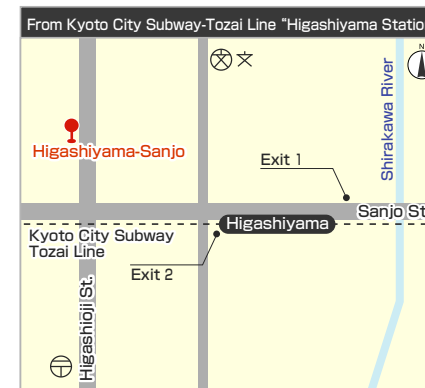

**[ Bus Stop Information ]**

From Hankyu Railway "Kawaramachi Station"  
 Exit 6  
 Bus Stop "Shijo-Kawaramachi"  
 City Bus No.201 "for Gion · Hyakumanben"

From Keihan Railway "Demachiyanagi Station"  
 Exit 4  
 Bus Stop "Demachiyanagi Station"  
 City Bus No.17 "for Ginkakuji · Kinrin-Shako"  
 City Bus No.201 "for Gion · Mibu"  
 City Bus No.203 "for Imadegawa St. Ginkakuji-michi · Kinrin-Shako"

From JR / Kintetsu Railway "Kyoto Station"  
 JR Kyoto Station JR Central Gate  
 Bus Stop "Kyoto Station Bus Terminal" / A2  
 City Bus No.17 "for Kawaramachi St. Ginkakuji · Kinrin-Shako"  
 Bus Stop "Kyoto Station Bus Terminal" / D2  
 City Bus No.206 "for Higashiyama St. Kitaoji-Bus-Terminal"

From Kyoto City Subway-Karasuma Line "Imadegawa Station"  
 Exit 3  
 Bus Stop "Karasuma-Imadegawa"  
 City Bus No.201 "for Hyakumanben · Gion"  
 City Bus No.203 "for Imadegawa St. Ginkakuji-michi · Kinrin-Shako"

From Kyoto City Subway-Tozai Line "Higashiyama Station"  
 Exit 2  
 Bus Stop "Higashiyama-Sanjo"  
 City Bus No.201 "for Hyakumanben · Senbon-Imadegawa"  
 City Bus No.206 "for Takano · Kitaoji-Bus-Terminal"