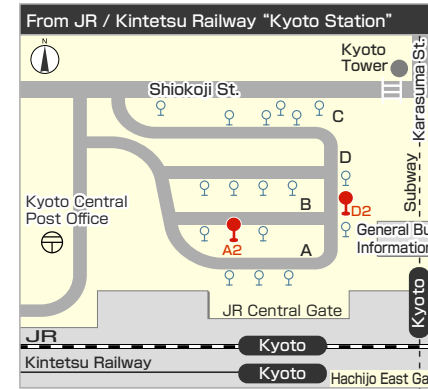

**[ Bus Stop Information ]**

From Hankyu Railway "Kawaramachi Station"  
 Kawaramachi Station Exit6  
 Bus Stop "Shijo-Kawaramachi"  
 City Bus No.201 "for Gion · Hyakumanben"

From Keihan Railway "Demachiyanagi Station"  
 Demachiyanagi Station Exit4  
 Bus Stop "Demachiyanagi-Station"  
 City Bus No.17 "for Ginkakuji · Kinrin-Shako"  
 City Bus No.201 "for Gion · Mibu"  
 City Bus No.203 "for Imadegawa St. Ginkakuji-michi · Kinrin-Shako"

From JR / Kintetsu Railway "Kyoto Station"  
 JR Kyoto Station JR Central Gate  
 Bus Stop "Kyoto Station Bus Terminal" / A2  
 City Bus No.17 "for Kawaramachi St. Ginkakuji · Kinrin-Shako"  
 Bus Stop "Kyoto Station Bus Terminal" / D2  
 City Bus No.206 "for Higashiyama St. Kitaoji-Bus-Terminal"

From Kyoto City Subway-Karasuma Line "Imadegawa Station"  
 Imadegawa Station Exit3  
 Bus Stop "Karasuma-Imadegawa"  
 City Bus No.201 "for Hyakumanben · Gion"  
 City Bus No.203 "for Imadegawa St. Ginkakuji-michi · Kinrin-Shako"

From Kyoto City Subway-Tozai Line "Higashiyama Station"  
 Higashiyama Station Exit2  
 Bus Stop "Higashiyama-Sanjo"  
 City Bus No.201 "for Hyakumanben · Senbon-Imadegawa"  
 City Bus No.206 "for Takano · Kitaoji-Bus-Terminal"