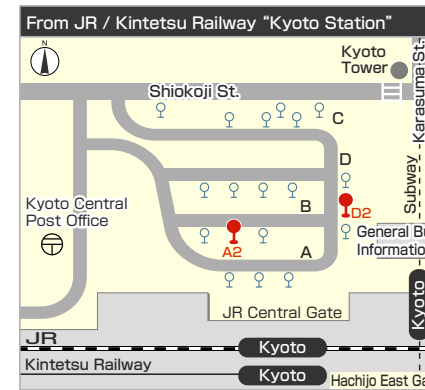

**[ Bus Stop Information ]**

From Hankyu Railway "Kawaramachi Station"  
 Exit 6  
 Bus Stop "Shijo-Kawaramachi"  
 City Bus No.201 "for Gion · Hyakumanben"

From Keihan Railway "Demachiyanagi Station"  
 Exit 4  
 Bus Stop "Demachiyanagi Station"  
 City Bus No.17 "for Ginkakuji · Kinrin-Shako"  
 City Bus No.201 "for Gion · Mibu"  
 City Bus No.203 "for Imadegawa St. Ginkakuji-michi · Kinrin-Shako"

From JR / Kintetsu Railway "Kyoto Station"  
 JR Kyoto Station JR Central Gate  
 Bus Stop "Kyoto Station Bus Terminal" / A2  
 City Bus No.17 "for Kawaramachi St. Ginkakuji · Kinrin-Shako"  
 Bus Stop "Kyoto Station Bus Terminal" / D2  
 City Bus No.206 "for Higashiyama St. Kitaoji-Bus-Terminal"

From Kyoto City Subway-Karasuma Line "Imadegawa Station"  
 Exit 3  
 Bus Stop "Karasuma-Imadegawa"  
 City Bus No.201 "for Hyakumanben · Gion"  
 City Bus No.203 "for Imadegawa St. Ginkakuji-michi · Kinrin-Shako"

From Kyoto City Subway-Tozai Line "Higashiyama Station"  
 Exit 2  
 Bus Stop "Higashiyama-Sanjo"  
 City Bus No.201 "for Hyakumanben · Senbon-Imadegawa"  
 City Bus No.206 "for Takano · Kitaoji-Bus-Terminal"