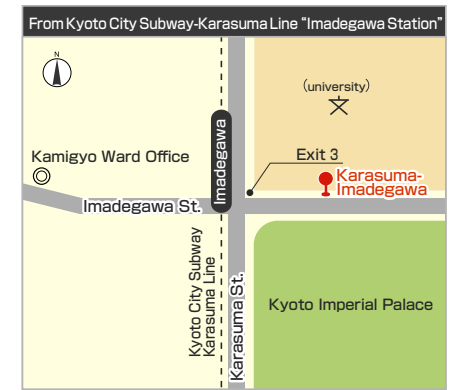

**[ Bus Stop Information ]**

From Hankyu Railway "Kawaramachi Station"  
 Exit 6  
 Bus Stop "Shijo-Kawaramachi"  
 City Bus No.201 "for Gion · Hyakumanben"

From Keihan Railway "Demachiyanagi Station"  
 Exit 4  
 Bus Stop "Demachiyanagi Station"  
 City Bus No.17 "for Ginkakuji · Kinrin-Shako"  
 City Bus No.201 "for Gion · Mibu"  
 City Bus No.203 "for Imadegawa St. Ginkakuji-michi · Kinrin-Shako"

From JR / Kintetsu Railway "Kyoto Station"  
 JR Kyoto Station JR Central Gate  
 Bus Stop "Kyoto Station Bus Terminal" / A2  
 City Bus No.17 "for Kawaramachi St. Ginkakuji · Kinrin-Shako"  
 Bus Stop "Kyoto Station Bus Terminal" / D2  
 City Bus No.206 "for Higashiyama St. Kitaoji-Bus-Terminal"

From Kyoto City Subway-Karasuma Line "Imadegawa Station"  
 Exit 3  
 Bus Stop "Karasuma-Imadegawa"  
 City Bus No.201 "for Hyakumanben · Gion"  
 City Bus No.203 "for Imadegawa St. Ginkakuji-michi · Kinrin-Shako"

From Kyoto City Subway-Tozai Line "Higashiyama Station"  
 Exit 2  
 Bus Stop "Higashiyama-Sanjo"  
 City Bus No.201 "for Hyakumanben · Senbon-Imadegawa"  
 City Bus No.206 "for Takano · Kitaoji-Bus-Terminal"