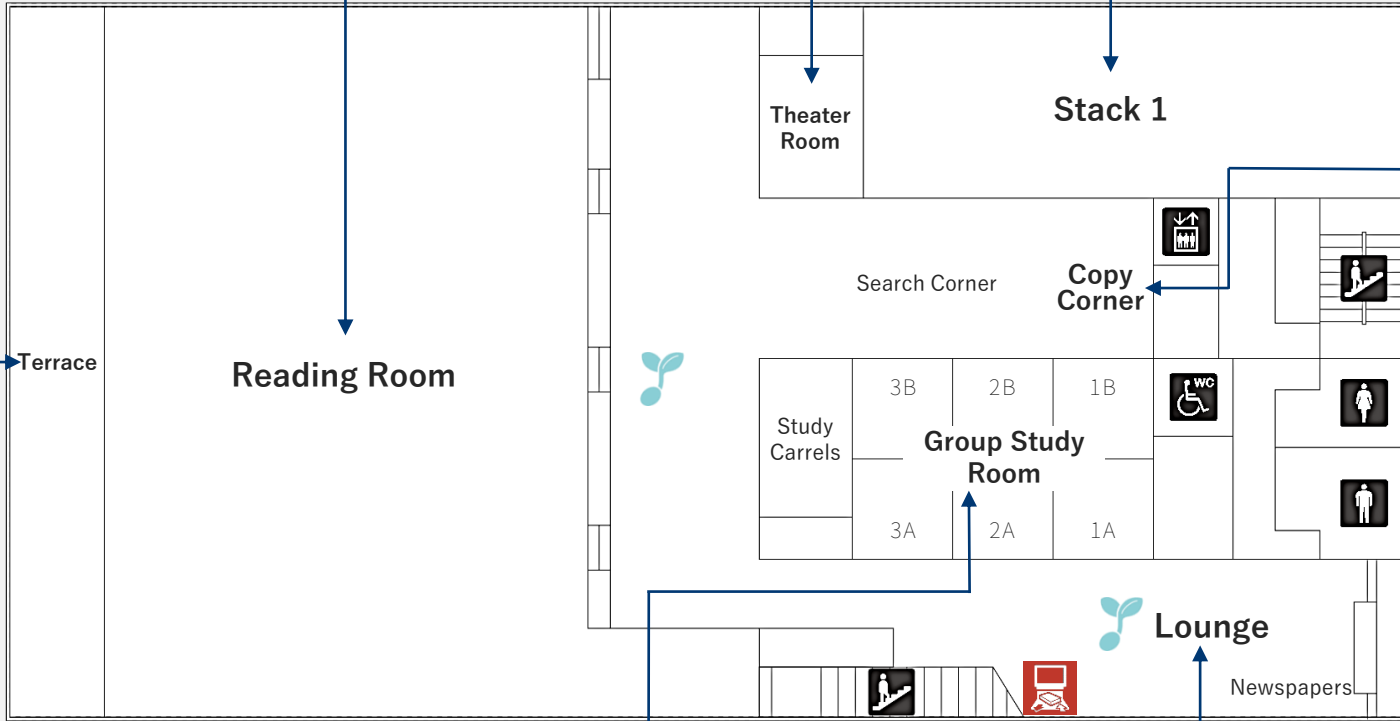

Copy Corner

You can copy at public expense to the extent permitted by Copyright Law.

IC Certification Door

9:00 - 17:00

※ After 17:00, the IC certification door on the 2F is available.