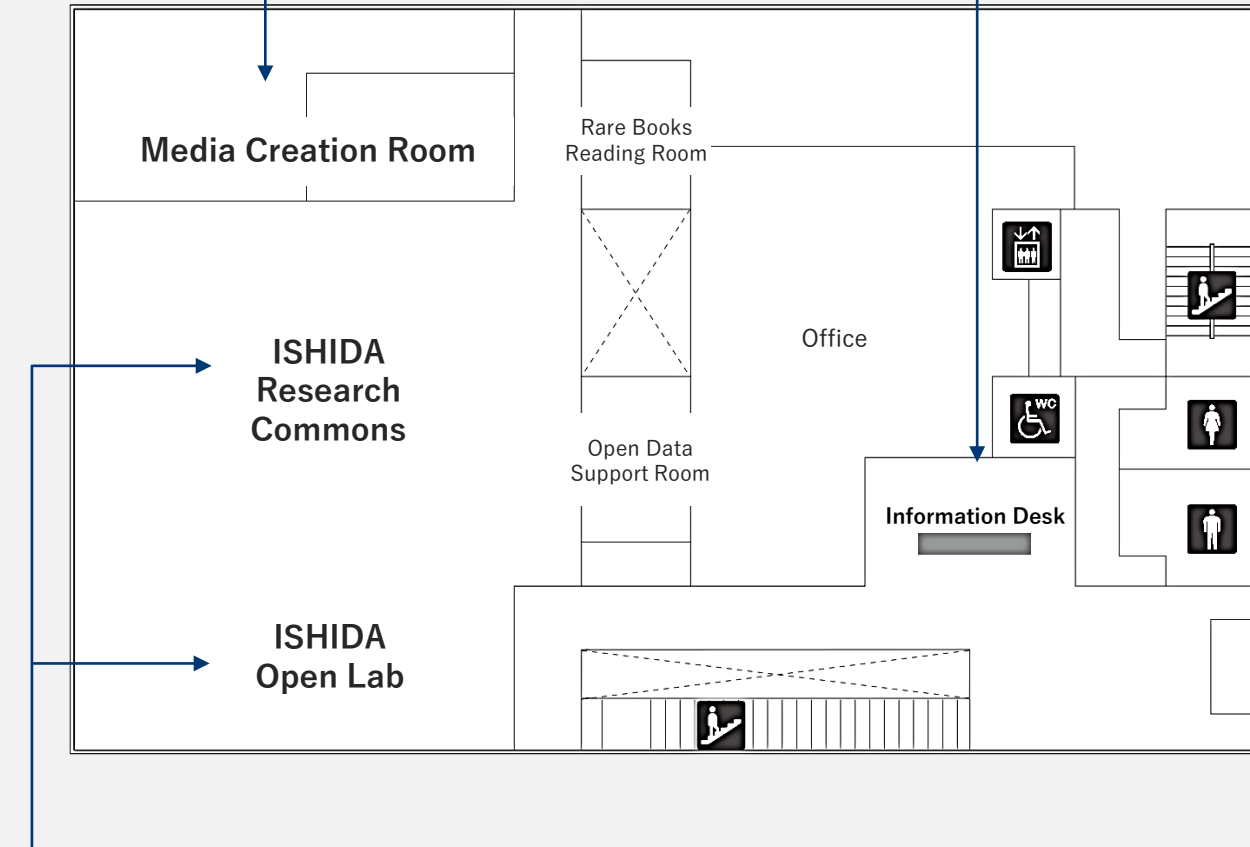

Katsura Library Kyoto University FLOOR MAP

Virtual Tour

You can stroll the online space reproduced in 3D.

Media Creation Room [reservation required]

This room is a place to support the creation of content for research and learning. Equipment for shooting/editing video and creating graphics is available.

Information Desk

- Borrow/Return/Renewal
- Receiving of books
- Procedure for entry to Stack 2~5
- Reception of use of Group Study Room, etc.
- Reference service and so on

IC Certification Door
17:00 - 21:00

Automatic Door
9:00 - 17:00

ISHIDA Open Lab & ISHIDA Research Commons

Equipped with movable tables and chairs. This space can be used for interaction and research presentation, such as group work, conferences, and poster sessions.

"Katsura no Niwa" exhibition

The exhibition shows the research seeds of Graduate School of Engineering at lounge, etc.

Self check-out/return machine

Lounge

Vending machines are available, and "Katsura Library Blend" coffee is popular.